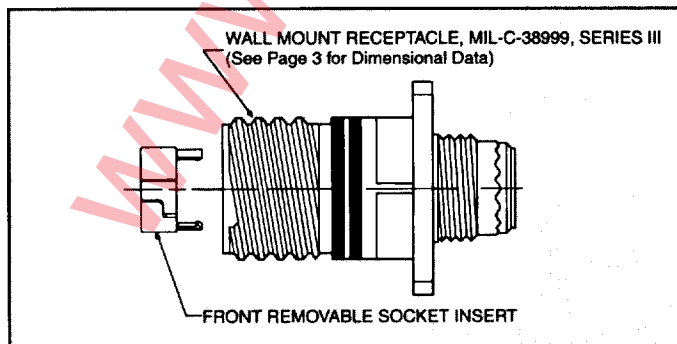

Advanced Fiber Optic Receptacle