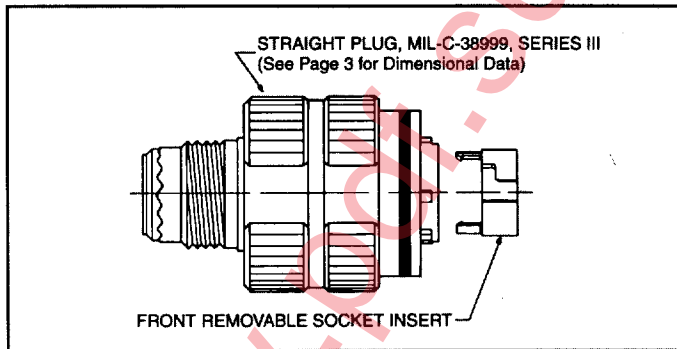

- Front removable socket insert facilitates cleaning of socket termini - no special cleaning tools required
- Designed to meet or exceed the requirements of MIL-C-38999 Series III connectors
- Advanced Fiber Optic insert available for both plug and receptacle connectors
- Available in aluminum, stainless steel and composite shell materials