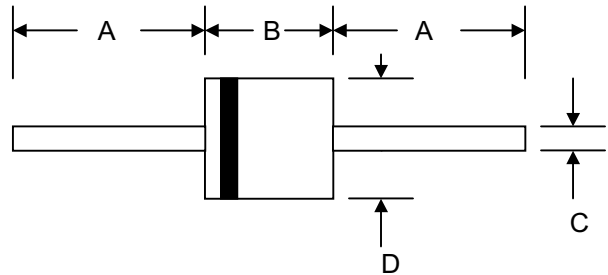

**Features**

- Glass Passivated Die Construction
- 5000W Peak Pulse Power Dissipation
- 5.0V – 110V Standoff Voltage
- Uni- and Bi-Directional Versions Available
- Excellent Clamping Capability
- Fast Response Time
- Plastic Case Material has UL Flammability Classification Rating 94V-O
- UL Recognized File # E224235
- Green Products in Compliance with the RoHS Directive

**Mechanical Data**

- Case: JEDEC P-600 Molded Plastic
- Terminals: Axial Leads, Solderable per MIL-STD-750, Method 2026
- Polarity: Cathode Band or Cathode Notch
- Marking:  
Unidirectional – Device Code and Cathode Band  
Bidirectional – Device Code Only
- Weight: 2.10 grams (approx.)

“C” Suffix Designates Bi-directional Devices  
 “A” Suffix Designates 5% Tolerance Devices  
 No Suffix Designates 10% Tolerance Devices

**Maximum Ratings and Electrical Characteristics @ $T_A=25^{\circ}\text{C}$  unless otherwise specified**

- Note: 1. Non-repetitive current pulse, per Figure 3 and derated above  $T_A = 25^{\circ}\text{C}$  per Figure 2  
 2. Mounted on 20mm<sup>2</sup> copper pad  
 3. 8.3ms single half sine-wave duty cycle = 4 pulses per minutes maximum  
 4. Lead temperature at  $75^{\circ}\text{C} = T_L$   
 5. Peak pulse power waveform is 10/1000 $\mu\text{S}$