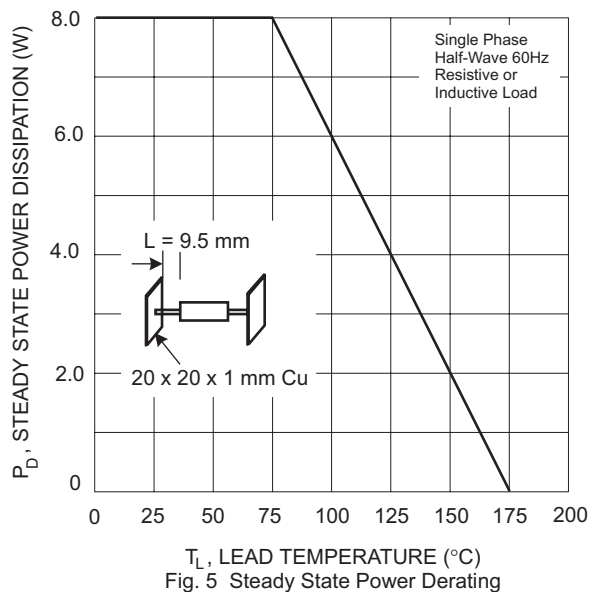

**Mechanical Data**

- Case: JEDEC P-600 Molded Plastic
- Terminals: Axial Leads, Solderable per MIL-STD-750, Method 2026
- Polarity: Cathode Band or Cathode Notch
- Marking:  
Unidirectional – Device Code and Cathode Band  
Bidirectional – Device Code Only
- Weight: 2.10 grams (approx.)

- Note: 1. Non-repetitive current pulse, per Figure 3 and derated above  $T_A = 25^{\circ}\text{C}$  per Figure 2  
 2. Mounted on 20mm<sup>2</sup> copper pad  
 3. 8.3ms single half sine-wave duty cycle = 4 pulses per minutes maximum  
 4. Lead temperature at  $75^{\circ}\text{C} = T_L$   
 5. Peak pulse power waveform is 10/1000 $\mu\text{S}$

Fig. 1 Pulse Waveform

Fig. 2 Typical Junction Capacitance

Fig. 3 Pulse Derating Curve

Fig. 4 Pulse Derating Curve

Fig. 5 Steady State Power Derating