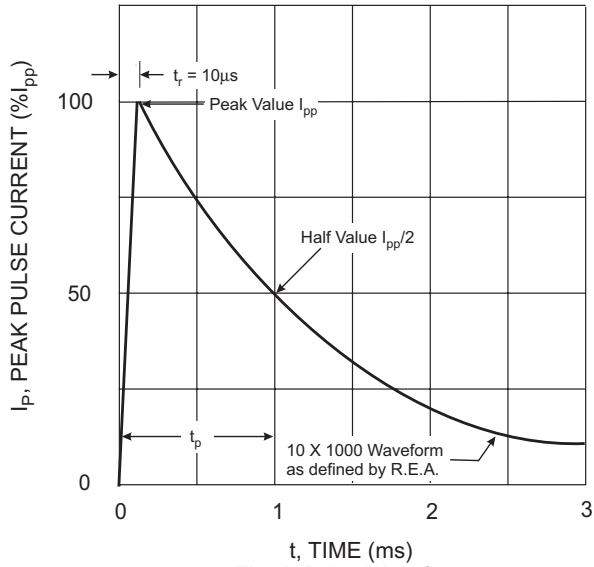

| Characteristic   | Symbol         | Value        | Unit               |
|--|----------------|--------------|--------------------|
| Peak Pulse Power Dissipation at $T_A = 25^{\circ}\text{C}$ (Note 1, 2, 5) Figure 1 | PPPM           | 5000 Minimum | W                  |
| Peak Forward Surge Current per Figure 6 (Note 3)                                   | IFSM           | 400          | A                  |
| Peak Pulse Current on 10/1000 $\mu\text{S}$ Waveform (Note 1) Figure 3             | IPPM           | See Table 1  | A                  |
| Steady State Power Dissipation (Note 2, 4)   | PM(AV)         | 8.0          | W                  |
| Operating and Storage Temperature Range  | $T_J, T_{STG}$ | -55 to +175  | $^{\circ}\text{C}$ |

- Note: 1. Non-repetitive current pulse, per Figure 3 and derated above  $T_A = 25^{\circ}\text{C}$  per Figure 2  
 2. Mounted on 20mm<sup>2</sup> copper pad  
 3. 8.3ms single half sine-wave duty cycle = 4 pulses per minutes maximum  
 4. Lead temperature at  $75^{\circ}\text{C} = T_L$   
 5. Peak pulse power waveform is 10/1000 $\mu\text{S}$

Fig. 1 Pulse Waveform

Fig. 2 Typical Junction Capacitance

Fig. 3 Pulse Derating Curve

Fig. 4 Pulse Derating Curve

Fig. 5 Steady State Power Derating