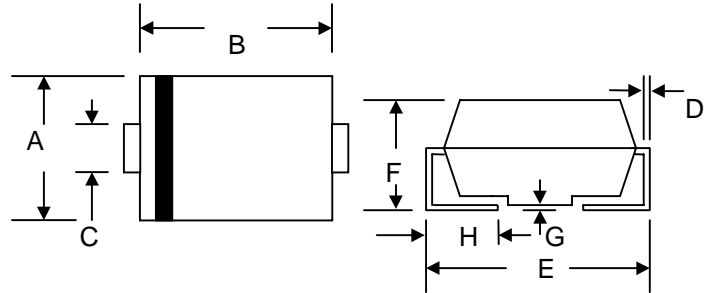

### Mechanical Data

- Case: JEDEC DO-214AB Low Profile Molded Plastic
- Terminals: Solder Plated, Solderable per MIL-STD-750, Method 2026
- Polarity: Cathode Band or Cathode Notch
- Marking:  
 Unidirectional – Device Code and Cathode Band  
 Bidirectional – Device Code Only
- Weight: 0.21 grams (approx.)

| SMC/DO-214AB         |       |       |
|----------------------|-------|-------|
| Dim                  | Min   | Max   |
| A                    | 5.59  | 6.22  |
| B                    | 6.60  | 7.11  |
| C                    | 2.75  | 3.25  |
| D                    | 0.152 | 0.305 |
| E                    | 7.75  | 8.13  |
| F                    | 2.00  | 2.62  |
| G                    | 0.051 | 0.203 |
| H                    | 0.76  | 1.27  |
| All Dimensions in mm |       |       |

“C” Suffix Designates Bi-directional Devices  
 “A” Suffix Designates 5% Tolerance Devices  
 No Suffix Designates 10% Tolerance Devices

- Note: 1. Non-repetitive current pulse, per Figure 4 and derated above  $T_A = 25^\circ\text{C}$  per Figure 1.  
 2. Mounted on 8.0mm<sup>2</sup> copper pads to each terminal.  
 3. Measured on 8.3ms single half sine-wave or equivalent square wave, duty cycle = 4 pulses per minutes maximum.