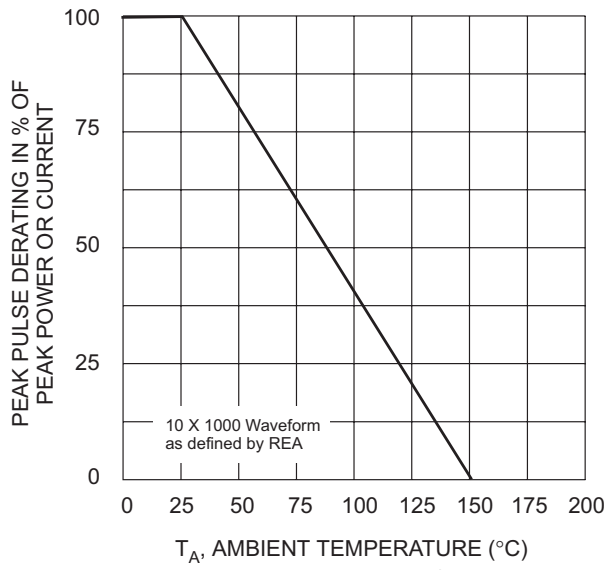

- Note: 1. Non-repetitive current pulse, per Figure 4 and derated above  $T_A = 25^\circ\text{C}$  per Figure 1.  
 2. Mounted on 8.0mm<sup>2</sup> copper pads to each terminal.  
 3. Measured on 8.3ms single half sine-wave or equivalent square wave, duty cycle = 4 pulses per minutes maximum.