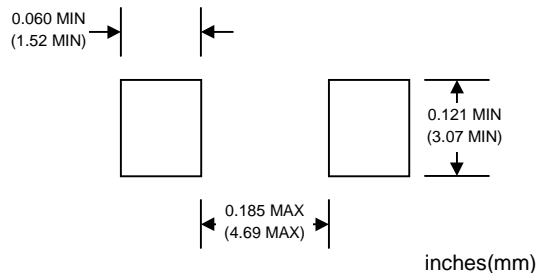

ORDERING INFORMATION

Product No.♦	Package Type	Shipping Quantity
1.5SMCJxx-T1	SMC	500/Tape & Reel
1.5SMCJxx-T3	SMC	3000/Tape & Reel
1.5SMCJxxA-T1	SMC	500/Tape & Reel
1.5SMCJxxA-T3	SMC	3000/Tape & Reel
1.5SMCJxxC-T1	SMC	500/Tape & Reel
1.5SMCJxxC-T3	SMC	3000/Tape & Reel
1.5SMCJxxCA-T1	SMC	500/Tape & Reel
1.5SMCJxxCA-T3	SMC	3000/Tape & Reel

Products listed in **bold** are WTE **Preferred** devices.

♦T1 suffix refers to a 7" reel. T3 suffix refers to a 13" reel.

Shipping quantity given is for minimum packing quantity only. For minimum order quantity, please consult the Sales Department.

RECOMMENDED FOOTPRINT

Won-Top Electronics Co., Ltd (WTE) has checked all information carefully and believes it to be correct and accurate. However, WTE cannot assume any responsibility for inaccuracies. Furthermore, this information does not give the purchaser of semiconductor devices any license under patent rights to manufacturer. WTE reserves the right to change any or all information herein without further notice.

WARNING: DO NOT USE IN LIFE SUPPORT EQUIPMENT. WTE power semiconductor products are not authorized for use as critical components in life support devices or systems without the express written approval.

Won-Top Electronics Co., Ltd.

No. 44 Yu Kang North 3rd Road, Chine Chen Dist., Kaohsiung, Taiwan

Phone: 886-7-822-5408 or 886-7-822-5410

Fax: 886-7-822-5417

Email: sales@wontop.com

Internet: <http://www.wontop.com>

We power your everyday.