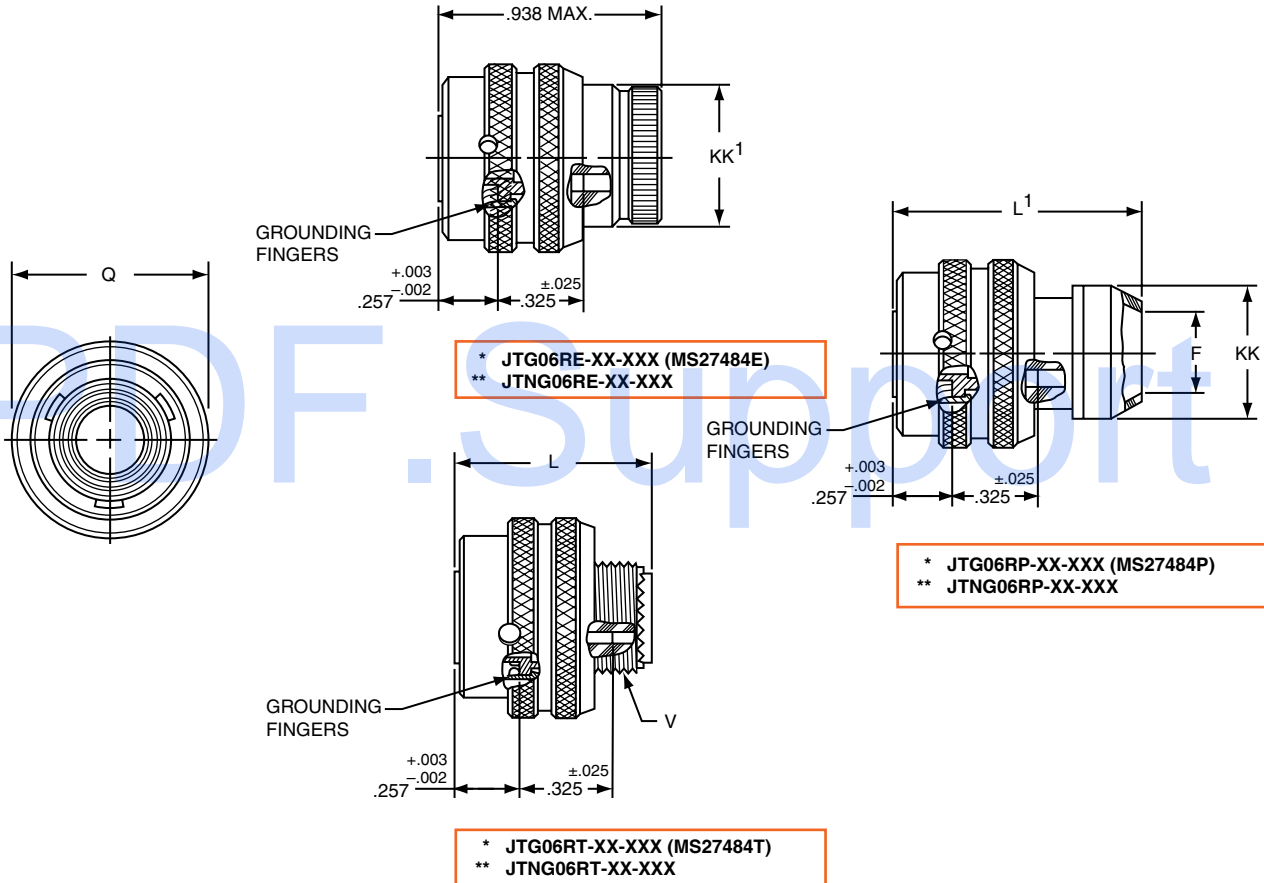

38999

PART # Part number reference. To complete, see how to order pages 62-66.
Commercial

Connector Type	Shell Style	Service Class	Shell Size & Insert Arrg	Contact Type	Alternate Position	Special Variations
JTG/JTNG	06	RE	22-2	P	A	(XXX)

Military

MS Number	Service Class	Shell Size	Finish	Insert Arrg	Contact Style (P or S)	Alternate Position
MS27484	E	14	A	18	P	A

* Plug with grounding fingers
 ** Clear iridite finish (gold color), N₂O₄ resistant

Shell Size	F Dia.	L Max.	L¹ Max.	Q Dia Max.	V Thread Modified		KK Dia. Max.	KK¹ Dia. Max.
					Class 2A UNEF	Modified Major Dia.		
8	.444	.891	1.000	.734	.4375-28	.421 - .417	.625	.578
10	.558	.891	1.000	.844	.5625-24	.542 - .538	.750	.703
12	.683	.891	1.000	1.016	.6875-24	.667 - .663	.875	.828
14	.808	.891	1.000	1.141	.8125-20	.791 - .787	1.000	.953
16	.909	.891	1.000	1.265	.9375-20	.916 - .912	1.125	1.078
18	1.034	.891	1.000	1.391	1.0625-18	1.034 - 1.030	1.250	1.203
20	1.159	.891	1.000	1.500	1.1875-18	1.158 - 1.154	1.375	1.328
22	1.284	.891	1.000	1.625	1.3125-18	1.283 - 1.279	1.500	1.453
24	1.409	.891	1.062	1.750	1.4375-18	1.408 - 1.404	1.625	1.578