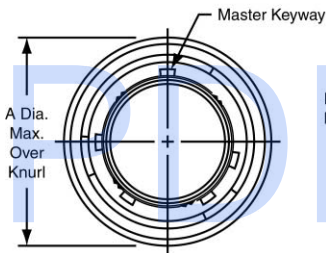

**Plug Shell, RFI Grounding,
Bayonet Coupling**
Military No. MS3475
Amphenol/Matrix No. MB18

To complete order number see how to order, page 14.

Shell Size	A Dia. Max.	B Dia. Max.	H Accessory Thread Class 2A
8	.782	.305	.5000-20 UNF
10	.926	.405	.6250-24 UNEF
12	1.043	.531	.7500-20 UNEF
14	1.183	.665	.8750-20 UNEF
16	1.305	.790	1.0000-20 UNEF
18	1.391	.869	1.0625-18 UNEF
20	1.531	.994	1.1875-18 UNEF
22	1.656	1.119	1.3125-18 UNEF
24	1.777	1.244	1.4375-18 UNEF