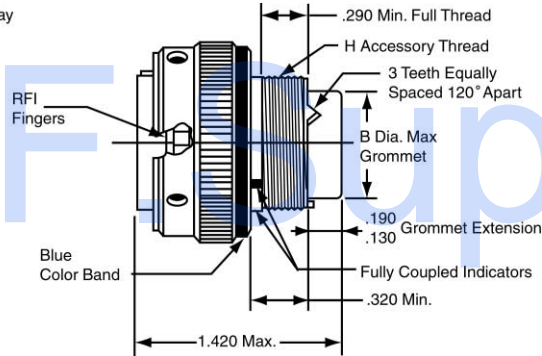

**Plug Shell, RFI Grounding,
Bayonet Coupling**
Military No. MS3475
Amphenol/Matrix No. MB18

To complete order number see how to order, page 14.

Shell Size	A Dia. Max.	B Dia. Max.	H Accessory Thread Class 2A
8	.782	.305	.5000-20 UNF
10	.926	.405	.6250-24 UNEF
12	1.043	.531	.7500-20 UNEF
14	1.183	.665	.8750-20 UNEF
16	1.305	.790	1.0000-20 UNEF
18	1.391	.869	1.0625-18 UNEF
20	1.531	.994	1.1875-18 UNEF
22	1.656	1.119	1.3125-18 UNEF
24	1.777	1.244	1.4375-18 UNEF