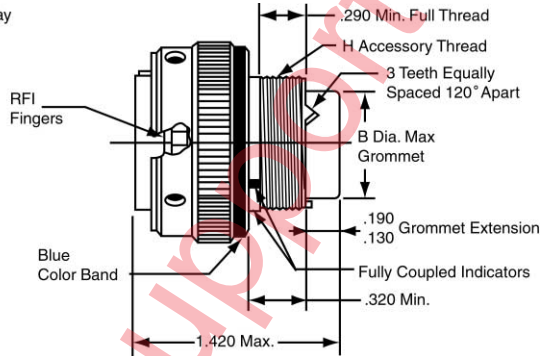

**Plug Shell, RFI Grounding,
Bayonet Coupling**
Military No. MS3475
Amphenol/Matrix No. MB18

To complete order number see how to order, page 14.

Shell Size	A Dia. Max.	B Dia. Max.	H Accessory Thread Class 2A
8	.782	.305	.5000-20 UNF
10	.926	.405	.6250-24 UNEF
12	1.043	.531	.7500-20 UNEF
14	1.183	.665	.8750-20 UNEF
16	1.305	.790	1.0000-20 UNEF
18	1.391	.869	1.0625-18 UNEF
20	1.531	.994	1.1875-18 UNEF
22	1.656	1.119	1.3125-18 UNEF
24	1.777	1.244	1.4375-18 UNEF