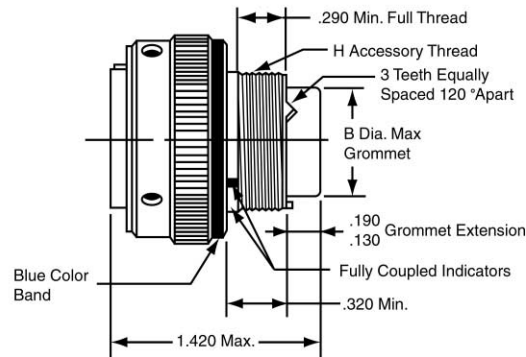

Miniature Cylindrical MIL-C-26482, Series 2

MS3476 straight plug

MS3475 straight plug with RFI grounding fingers

**Plug Shell,
Bayonet Coupling**
Military No. MS3476
Amphenol/Matrix No. MB16