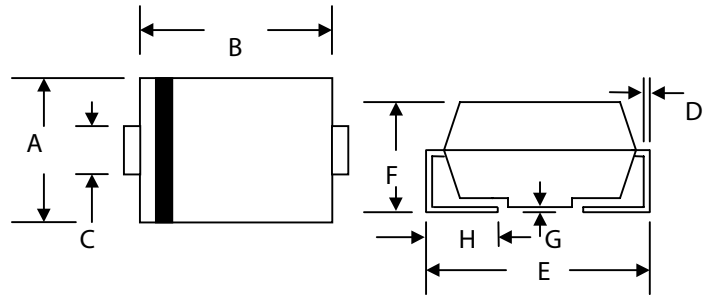

### Mechanical Data

- Case: JEDEC DO-214AB Low Profile Molded Plastic
- Terminals: Solder Plated, Solderable per MIL-STD-750, Method 2026
- Polarity: Cathode Band or Cathode Notch
- Marking:  
Unidirectional – Device Code and Cathode Band  
Bidirectional – Device Code Only
- Weight: 0.21 grams (approx.)

| SMC/DO-214AB         |       |       |
|----------------------|-------|-------|
| Dim                  | Min   | Max   |
| A                    | 5.59  | 6.22  |
| B                    | 6.60  | 7.11  |
| C                    | 2.75  | 3.25  |
| D                    | 0.152 | 0.305 |
| E                    | 7.75  | 8.13  |
| F                    | 2.00  | 2.62  |
| G                    | 0.051 | 0.203 |
| H                    | 0.76  | 1.27  |
| All Dimensions in mm |       |       |

"C" Suffix Designates Bi-directional Devices  
 "A" Suffix Designates 5% Tolerance Devices  
 No S suffix Designates 10% Tolerance Devices

- Note: 1. Non-repetitive current pulse, per Figure 4 and derated above T<sub>A</sub> = 25°C per Figure 1.  
 2. Mounted on 8.0mm<sup>2</sup> copper pads to each terminal.  
 3. Measured on 8.3ms single half sine-wave or equivalent square wave, duty cycle = 4 pulses per minutes maximum.