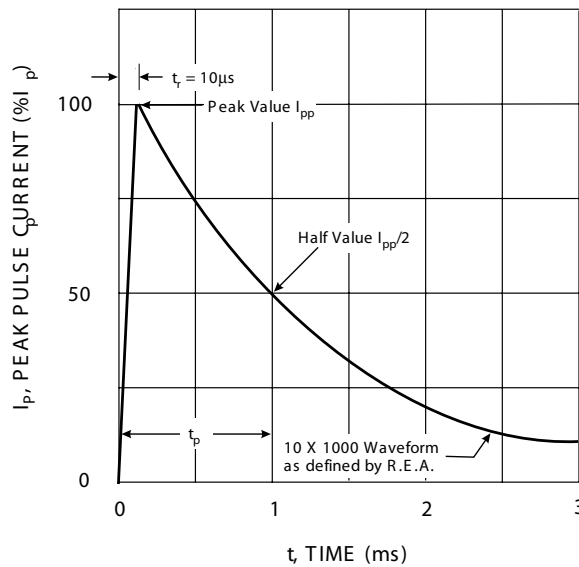

- Note: 1. Non-repetitive current pulse, per Figure 4 and derated above T<sub>A</sub> = 25°C per Figure 1.  
 2. Mounted on 8.0mm<sup>2</sup> copper pads to each terminal.  
 3. Measured on 8.3ms single half sine-wave or equivalent square wave, duty cycle = 4 pulses per minutes maximum.

Fig. 1 Pulse Derating Curve

Fig. 2 Typical Junction Capacitance

Fig. 3 Pulse Rating Curve

Fig. 4 Pulse Waveform