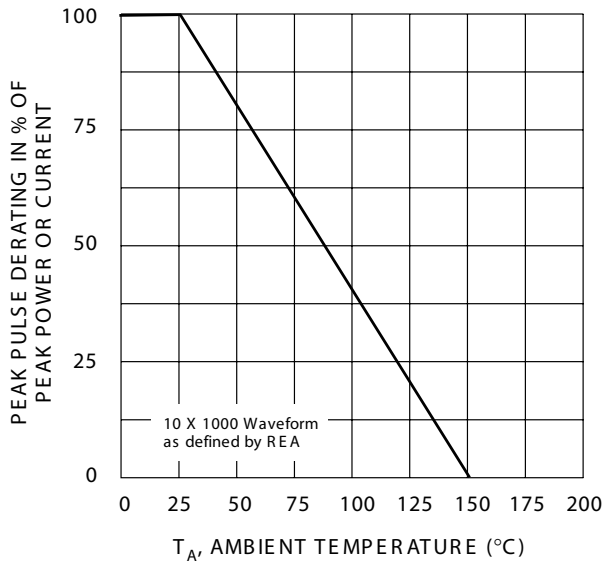

- Note: 1. Non-repetitive current pulse, per Figure 4 and derated above T<sub>A</sub> = 25°C per Figure 1.  
 2. Mounted on 8.0mm<sup>2</sup> copper pads to each terminal.  
 3. Measured on 8.3ms single half sine-wave or equivalent square wave, duty cycle = 4 pulses per minutes maximum.

Fig. 1 Pulse Derating Curve

Fig. 2 Typical Junction Capacitance

Fig. 3 Pulse Rating Curve

Fig. 4 Pulse Waveform