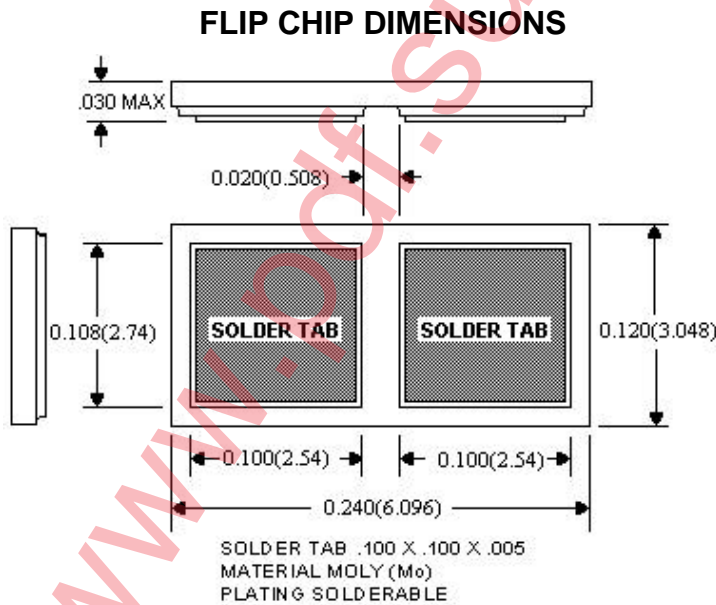

MECHANICAL

- Weight: 0.3 grams (approximate)
- Cathode mark on top side
- Metallization Cr - Ag - Au (Both Sides)

PACKAGING

- Waffle package
- 50 pieces per pack (STANDARD)

BIDIRECTIONAL ALL DIMENSIONS NOMINAL

PAD SIZE & CIRCUIT

UNIDIRECTIONAL ALL DIMENSIONS NOMINAL

FLIP CHIP DIMENSIONS

PEAK PULSE POWER Vs PULSE TIME

POWER DERATING

CHF1.5KE6.8 thru CHF1.5KE400CA

ELECTRICAL Characteristics @ 25°C Unless otherwise specified