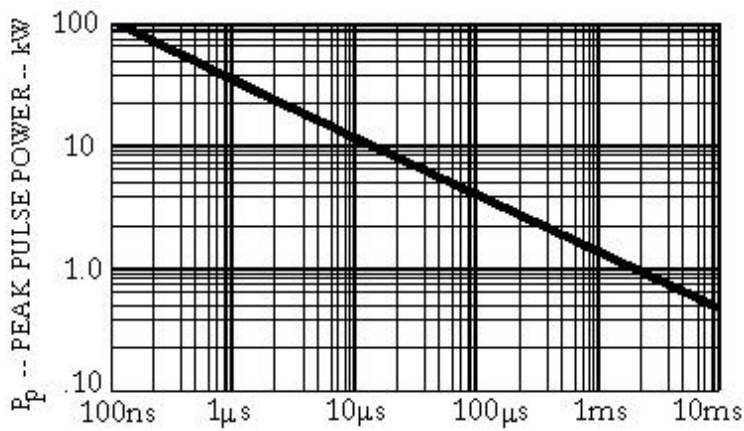

PAD SIZE & CIRCUIT

UNIDIRECTIONAL ALL DIMENSIONS NOMINAL

FLIP CHIP DIMENSIONS

PEAK PULSE POWER Vs PULSE TIME

POWER DERATING

CHF1.5KE6.8 thru CHF1.5KE400CA

ELECTRICAL Characteristics @ 25°C Unless otherwise specified