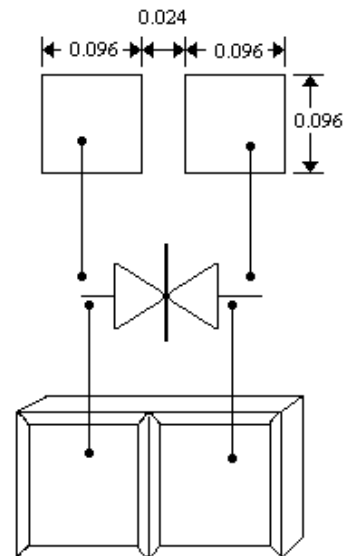

MAXIMUM RATINGS MECHANICAL

- Max Junction Temperature: 175°C
- Storage Temperature: -55°C to +175°C
- Flip Chip Peak Pulse Power: 1500 Watts (10/1000 μ s)
- Maximum non-repetitive peak power 1500 Watts (10/1000 μ s)
- Total continuous power dissipation @ $T_{lead} = 75^{\circ}C$ 2.5 W
- Turn-on time (theoretical) unidirectional 1×10^{-12}
- Turn-on time (theoretical) bidirectional 1×10^{-9}

MECHANICAL

- Weight: 0.3 grams (approximate)
- Cathode mark on top side
- Metallization Cr - Ag - Au (Both Sides)

PACKAGING

- Waffle package
- 50 pieces per pack (STANDARD)

BIDIRECTIONAL ALL DIMENSIONS NOMINAL

PAD SIZE & CIRCUIT

UNIDIRECTIONAL ALL DIMENSIONS NOMINAL

FLIP CHIP DIMENSIONS

PEAK PULSE POWER Vs PULSE TIME

POWER DERATING

CHF1.5KE6.8 thru CHF1.5KE400CA

ELECTRICAL Characteristics @ 25°C Unless otherwise specified