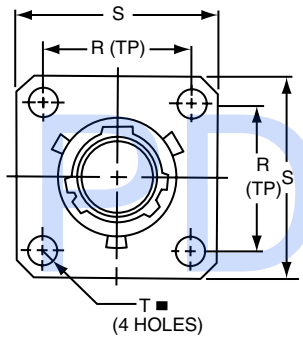

- 26500
- Pyle

- 5015
- Crimp Rear
- Release
- Matrix

- 22992
- Class I

- Back-
- Shells

- Options
- Others

**PART #** Part number reference. To complete, see how to order pages 62-66.

**Commercial**

Connector Type	Shell Style	Service Class	Shell Size & Insert Arrg	Contact Type	Alternate Position	Special Variations
JT/JTS/JTN	00	RT	22-2	P	A	(XXX)

**Military**

MS Number	Service Class	Shell Size	Finish	Insert Arrg	Contact Style (P or S)	Alternate Position
MS27472	E	14	A	18	P	A
MS27479	E	14	A	18	P	A

\* JT00RT-XX-XXX (MS27472T)  
 \*\* JTS00RT-XX-XXX (MS27479T)  
 \*\*\* JTN00RT-XX-XXX

⊕ .005 DIA    Ⓜ

\* Standard Junior Tri-Lock  
 \*\* High temperature version  
 \*\*\* Clear iridite finish (gold color), N<sub>2</sub>O<sub>4</sub> resistant

Shell Size	F Dia. +.010 - .025	F <sup>1</sup> Dia. ±.010	L Max.	L <sup>1</sup> Max.	L <sup>2</sup> Max.	L <sup>3</sup> Max.	N +.001 - .005	R (TP)	S ±.016	T ±.005	V Thread UNEF Class 2A (Plated)	KK Max.	KK <sup>1</sup> Dia. Max.	KK <sup>2</sup> Dia. Max.
8	.125	.444	1.094	.609	.547	.500	.473	.594	.812	.120	.4375-28	.812	.625	.578
10	.188	.558	1.094	.609	.547	.500	.590	.719	.938	.120	.5625-24	.875	.750	.703
12	.312	.683	1.094	.609	.547	.500	.750	.812	1.031	.120	.6875-24	1.000	.875	.828
14	.375	.808	1.344	.609	.547	.500	.875	.906	1.125	.120	.8125-20	1.125	1.000	.953
16	.500	.909	1.344	.609	.547	.500	1.000	.969	1.219	.120	.9375-20	1.188	1.125	1.078
18	.625	1.034	1.344	.609	.547	.500	1.125	1.062	1.312	.120	1.0625-18	1.438	1.250	1.203
20	.625	1.159	1.344	.609	.547	.500	1.250	1.156	1.438	.120	1.1875-18	1.438	1.375	1.328
22	.750	1.284	1.469	.609	.547	.500	1.375	1.250	1.562	.120	1.3125-18	1.625	1.500	1.453
24	.800	1.409	1.469	.688	.547	.500	1.500	1.375	1.688	.147	1.4375-18	1.719	1.625	1.578