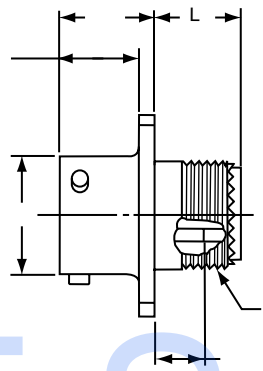

- 26500
- Pyle

- 5015
- Crimp Rear
- Release
- Matrix

- 22992
- Class I

- Back-
- Shells

- Options
- Others

**PART #** Part number reference. To complete, see how to order pages 62-66.

**Commercial**

Connector Type	Shell Style	Service Class	Shell Size & Insert Arrg	Contact Type	Alternate Position	Special Variations
JT/JTS/JTN	00	RT	22-2	P	A	(XXX)

**Military**

MS Number	Service Class	Shell Size	Finish	Insert Arrg	Contact Style (P or S)	Alternate Position
MS27472	E	14	A	18	P	A
MS27479	E	14	A	18	P	A

\* JT00RT-XX-XXX (MS27472T)  
 \*\* JTS00RT-XX-XXX (MS27479T)  
 \*\*\* JTN00RT-XX-XXX

⊕ .005 DIA    Ⓜ

\* Standard Junior Tri-Lock  
 \*\* High temperature version  
 \*\*\* Clear iridite finish (gold color), N<sub>2</sub>O<sub>4</sub> resistant

Shell Size	F Dia. +.010 - .025	F <sup>1</sup> Dia. ±.010	L Max.	L <sup>1</sup> Max.	L <sup>2</sup> Max.	L <sup>3</sup> Max.	N +.001 - .005	R (TP)	S ±.016	T ±.005	V Thread UNEF Class 2A (Plated)	KK Max.	KK <sup>1</sup> Dia. Max.	KK <sup>2</sup> Dia. Max.
8	.125	.444	1.094	.609	.547	.500	.473	.594	.812	.120	.4375-28	.812	.625	.578
10	.188	.558	1.094	.609	.547	.500	.590	.719	.938	.120	.5625-24	.875	.750	.703
12	.312	.683	1.094	.609	.547	.500	.750	.812	1.031	.120	.6875-24	1.000	.875	.828
14	.375	.808	1.344	.609	.547	.500	.875	.906	1.125	.120	.8125-20	1.125	1.000	.953
16	.500	.909	1.344	.609	.547	.500	1.000	.969	1.219	.120	.9375-20	1.188	1.125	1.078
18	.625	1.034	1.344	.609	.547	.500	1.125	1.062	1.312	.120	1.0625-18	1.438	1.250	1.203
20	.625	1.159	1.344	.609	.547	.500	1.250	1.156	1.438	.120	1.1875-18	1.438	1.375	1.328
22	.750	1.284	1.469	.609	.547	.500	1.375	1.250	1.562	.120	1.3125-18	1.625	1.500	1.453
24	.800	1.409	1.469	.688	.547	.500	1.500	1.375	1.688	.147	1.4375-18	1.719	1.625	1.578