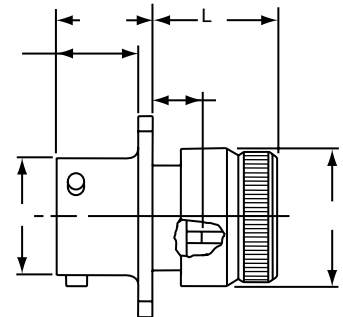

- 26500
- Pyle

- 5015
- Crimp Rear
- Release
- Matrix

- 22992
- Class I

- Back-
- Shells

- Options
- Others

**PART #** Part number reference. To complete, see how to order pages 62-66.

**Commercial**

Connector Type	Shell Style	Service Class	Shell Size & Insert Arrg	Contact Type	Alternate Position	Special Variations
JT/JTS/JTN	00	RT	22-2	P	A	(XXX)

**Military**

MS Number	Service Class	Shell Size	Finish	Insert Arrg	Contact Style (P or S)	Alternate Position
MS27472	E	14	A	18	P	A
MS27479	E	14	A	18	P	A

\* JT00RT-XX-XXX (MS27472T)  
 \*\* JTS00RT-XX-XXX (MS27479T)  
 \*\*\* JTN00RT-XX-XXX

⊕ .005 DIA    Ⓜ

\* Standard Junior Tri-Lock  
 \*\* High temperature version  
 \*\*\* Clear iridite finish (gold color), N<sub>2</sub>O<sub>4</sub> resistant

Shell Size	F Dia. +.010 - .025	F <sup>1</sup> Dia. ±.010	L Max.	L <sup>1</sup> Max.	L <sup>2</sup> Max.	L <sup>3</sup> Max.	N +.001 - .005	R (TP)	S ±.016	T ±.005	V Thread UNEF Class 2A (Plated)	KK Max.	KK <sup>1</sup> Dia. Max.	KK <sup>2</sup> Dia. Max.
8	.125	.444	1.094	.609	.547	.500	.473	.594	.812	.120	.4375-28	.812	.625	.578
10	.188	.558	1.094	.609	.547	.500	.590	.719	.938	.120	.5625-24	.875	.750	.703
12	.312	.683	1.094	.609	.547	.500	.750	.812	1.031	.120	.6875-24	1.000	.875	.828
14	.375	.808	1.344	.609	.547	.500	.875	.906	1.125	.120	.8125-20	1.125	1.000	.953
16	.500	.909	1.344	.609	.547	.500	1.000	.969	1.219	.120	.9375-20	1.188	1.125	1.078
18	.625	1.034	1.344	.609	.547	.500	1.125	1.062	1.312	.120	1.0625-18	1.438	1.250	1.203
20	.625	1.159	1.344	.609	.547	.500	1.250	1.156	1.438	.120	1.1875-18	1.438	1.375	1.328
22	.750	1.284	1.469	.609	.547	.500	1.375	1.250	1.562	.120	1.3125-18	1.625	1.500	1.453
24	.800	1.409	1.469	.688	.547	.500	1.500	1.375	1.688	.147	1.4375-18	1.719	1.625	1.578