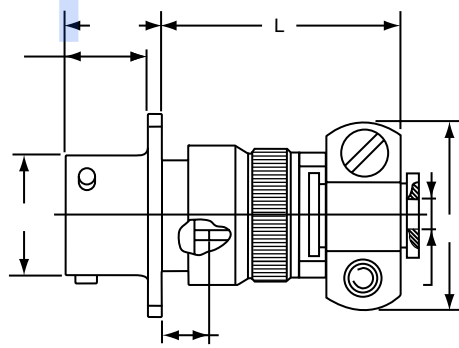

* JT00RP-XX-XXX (MS27472P)
** JTS00RP-XX-XXX
*** JTN00RP-XX-XXX

* JT00RE-XX-XXX (SR)
** JTS00RE-XX-XXX (SR)
*** JTN00RE-XX-XXX (SR)

⊕ .005 DIA   Ⓜ

* Standard Junior Tri-Lock
** High temperature version
*** Clear iridite finish (gold color), N₂O₄ resistant

Shell Size	F Dia. +.010 - .025	F¹ Dia. ±.010	L Max.	L¹ Max.	L² Max.	L³ Max.	N +.001 - .005	R (TP)	S ±.016	T ±.005	V Thread UNEF Class 2A (Plated)	KK Max.	KK¹ Dia. Max.	KK² Dia. Max.
8	.125	.444	1.094	.609	.547	.500	.473	.594	.812	.120	.4375-28	.812	.625	.578
10	.188	.558	1.094	.609	.547	.500	.590	.719	.938	.120	.5625-24	.875	.750	.703
12	.312	.683	1.094	.609	.547	.500	.750	.812	1.031	.120	.6875-24	1.000	.875	.828
14	.375	.808	1.344	.609	.547	.500	.875	.906	1.125	.120	.8125-20	1.125	1.000	.953
16	.500	.909	1.344	.609	.547	.500	1.000	.969	1.219	.120	.9375-20	1.188	1.125	1.078
18	.625	1.034	1.344	.609	.547	.500	1.125	1.062	1.312	.120	1.0625-18	1.438	1.250	1.203
20	.625	1.159	1.344	.609	.547	.500	1.250	1.156	1.438	.120	1.1875-18	1.438	1.375	1.328
22	.750	1.284	1.469	.609	.547	.500	1.375	1.250	1.562	.120	1.3125-18	1.625	1.500	1.453
24	.800	1.409	1.469	.688	.547	.500	1.500	1.375	1.688	.147	1.4375-18	1.719	1.625	1.578

All dimensions for reference only.