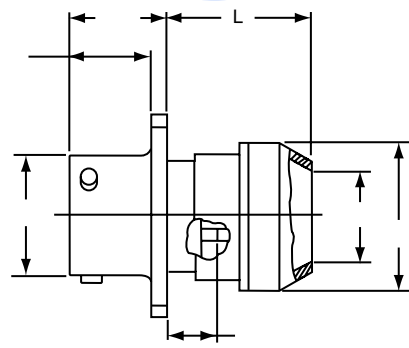

* JT00RP-XX-XXX (MS27472P)
** JTS00RP-XX-XXX
*** JTN00RP-XX-XXX

* JT00RE-XX-XXX (SR)
** JTS00RE-XX-XXX (SR)
*** JTN00RE-XX-XXX (SR)

⊕ .005 DIA   Ⓜ

* Standard Junior Tri-Lock
** High temperature version
*** Clear iridite finish (gold color), N₂O₄ resistant

Shell Size	F Dia. +.010 - .025	F¹ Dia. ±.010	L Max.	L¹ Max.	L² Max.	L³ Max.	N +.001 - .005	R (TP)	S ±.016	T ±.005	V Thread UNEF Class 2A (Plated)	KK Max.	KK¹ Dia. Max.	KK² Dia. Max.
8	.125	.444	1.094	.609	.547	.500	.473	.594	.812	.120	.4375-28	.812	.625	.578
10	.188	.558	1.094	.609	.547	.500	.590	.719	.938	.120	.5625-24	.875	.750	.703
12	.312	.683	1.094	.609	.547	.500	.750	.812	1.031	.120	.6875-24	1.000	.875	.828
14	.375	.808	1.344	.609	.547	.500	.875	.906	1.125	.120	.8125-20	1.125	1.000	.953
16	.500	.909	1.344	.609	.547	.500	1.000	.969	1.219	.120	.9375-20	1.188	1.125	1.078
18	.625	1.034	1.344	.609	.547	.500	1.125	1.062	1.312	.120	1.0625-18	1.438	1.250	1.203
20	.625	1.159	1.344	.609	.547	.500	1.250	1.156	1.438	.120	1.1875-18	1.438	1.375	1.328
22	.750	1.284	1.469	.609	.547	.500	1.375	1.250	1.562	.120	1.3125-18	1.625	1.500	1.453
24	.800	1.409	1.469	.688	.547	.500	1.500	1.375	1.688	.147	1.4375-18	1.719	1.625	1.578

All dimensions for reference only.