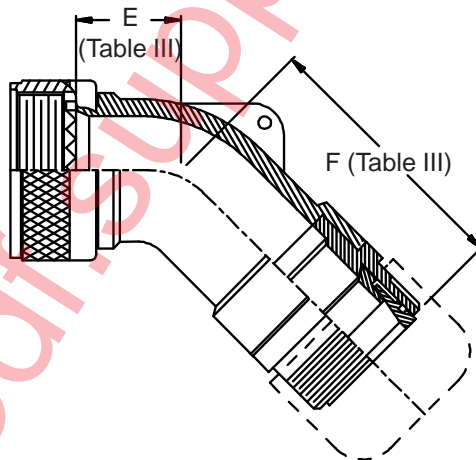

380-001
EMI/RFI Non-Environmental Backshell
with Strain Relief
Type A - Rotatable Coupling - Low Profile

CONNECTOR DESIGNATOR
A-F-H-L-S
ROTATABLE COUPLING
TYPE A OVERALL SHIELD TERMINATION

STYLE 2 (STRAIGHT)
 See Note 1)

STYLE 2 (45° & 90°)
 See Note 1)

STYLE H Heavy Duty
 (Table X)

STYLE A Medium Duty
 (Table XI)

STYLE M Medium Duty
 (Table XI)

STYLE D Medium Duty
 (Table XI)

Mouser Electronics

Authorized Distributor

Click to View Pricing, Inventory, Delivery & Lifecycle Information: