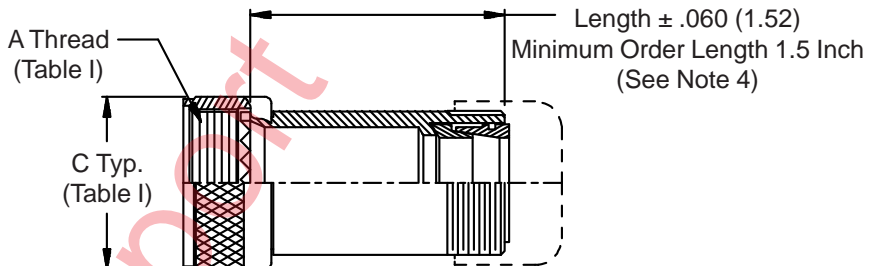

380-001
EMI/RFI Non-Environmental Backshell
with Strain Relief
Type A - Rotatable Coupling - Low Profile

CONNECTOR DESIGNATOR
A-F-H-L-S
ROTATABLE COUPLING
TYPE A OVERALL SHIELD TERMINATION

STYLE 2 (STRAIGHT)
 See Note 1)

STYLE 2 (45° & 90°)
 See Note 1)

STYLE H Heavy Duty
 (Table X)

STYLE A Medium Duty
 (Table XI)

STYLE M Medium Duty
 (Table XI)

STYLE D Medium Duty
 (Table XI)

Mouser Electronics

Authorized Distributor

Click to View Pricing, Inventory, Delivery & Lifecycle Information: