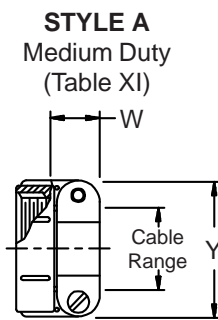

380-001
EMI/RFI Non-Environmental Backshell
with Strain Relief
Type A - Rotatable Coupling - Low Profile

CONNECTOR DESIGNATOR
A-F-H-L-S
ROTATABLE COUPLING
TYPE A OVERALL SHIELD TERMINATION

STYLE 2 (STRAIGHT)
 See Note 1)

STYLE 2 (45° & 90°)
 See Note 1)

STYLE H Heavy Duty
 (Table X)

STYLE A Medium Duty
 (Table XI)

STYLE M Medium Duty
 (Table XI)

STYLE D Medium Duty
 (Table XI)

Mouser Electronics

Authorized Distributor

Click to View Pricing, Inventory, Delivery & Lifecycle Information: