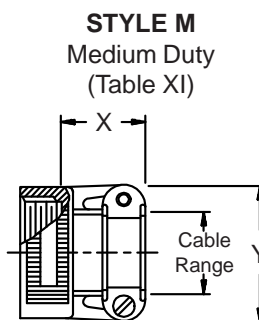

380-001
EMI/RFI Non-Environmental Backshell
with Strain Relief
Type A - Rotatable Coupling - Low Profile

CONNECTOR DESIGNATOR
A-F-H-L-S
ROTATABLE COUPLING
TYPE A OVERALL SHIELD TERMINATION

STYLE 2 (STRAIGHT)
 See Note 1)

STYLE 2 (45° & 90°)
 See Note 1)

STYLE H Heavy Duty
 (Table X)

STYLE A Medium Duty
 (Table XI)

STYLE M Medium Duty
 (Table XI)

STYLE D Medium Duty
 (Table XI)

Mouser Electronics

Authorized Distributor

Click to View Pricing, Inventory, Delivery & Lifecycle Information: