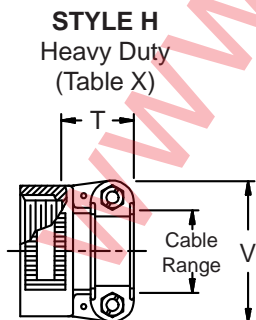

380-001
EMI/RFI Non-Environmental Backshell
with Strain Relief
Type A - Rotatable Coupling - Low Profile

CONNECTOR DESIGNATOR
A-F-H-L-S
ROTATABLE COUPLING
TYPE A OVERALL SHIELD TERMINATION

STYLE 2 (STRAIGHT)
 See Note 1)

STYLE 2 (45° & 90°)
 See Note 1)

STYLE H Heavy Duty
 (Table X)

STYLE A Medium Duty
 (Table XI)

STYLE M Medium Duty
 (Table XI)

STYLE D Medium Duty
 (Table XI)

Mouser Electronics

Authorized Distributor

Click to View Pricing, Inventory, Delivery & Lifecycle Information: